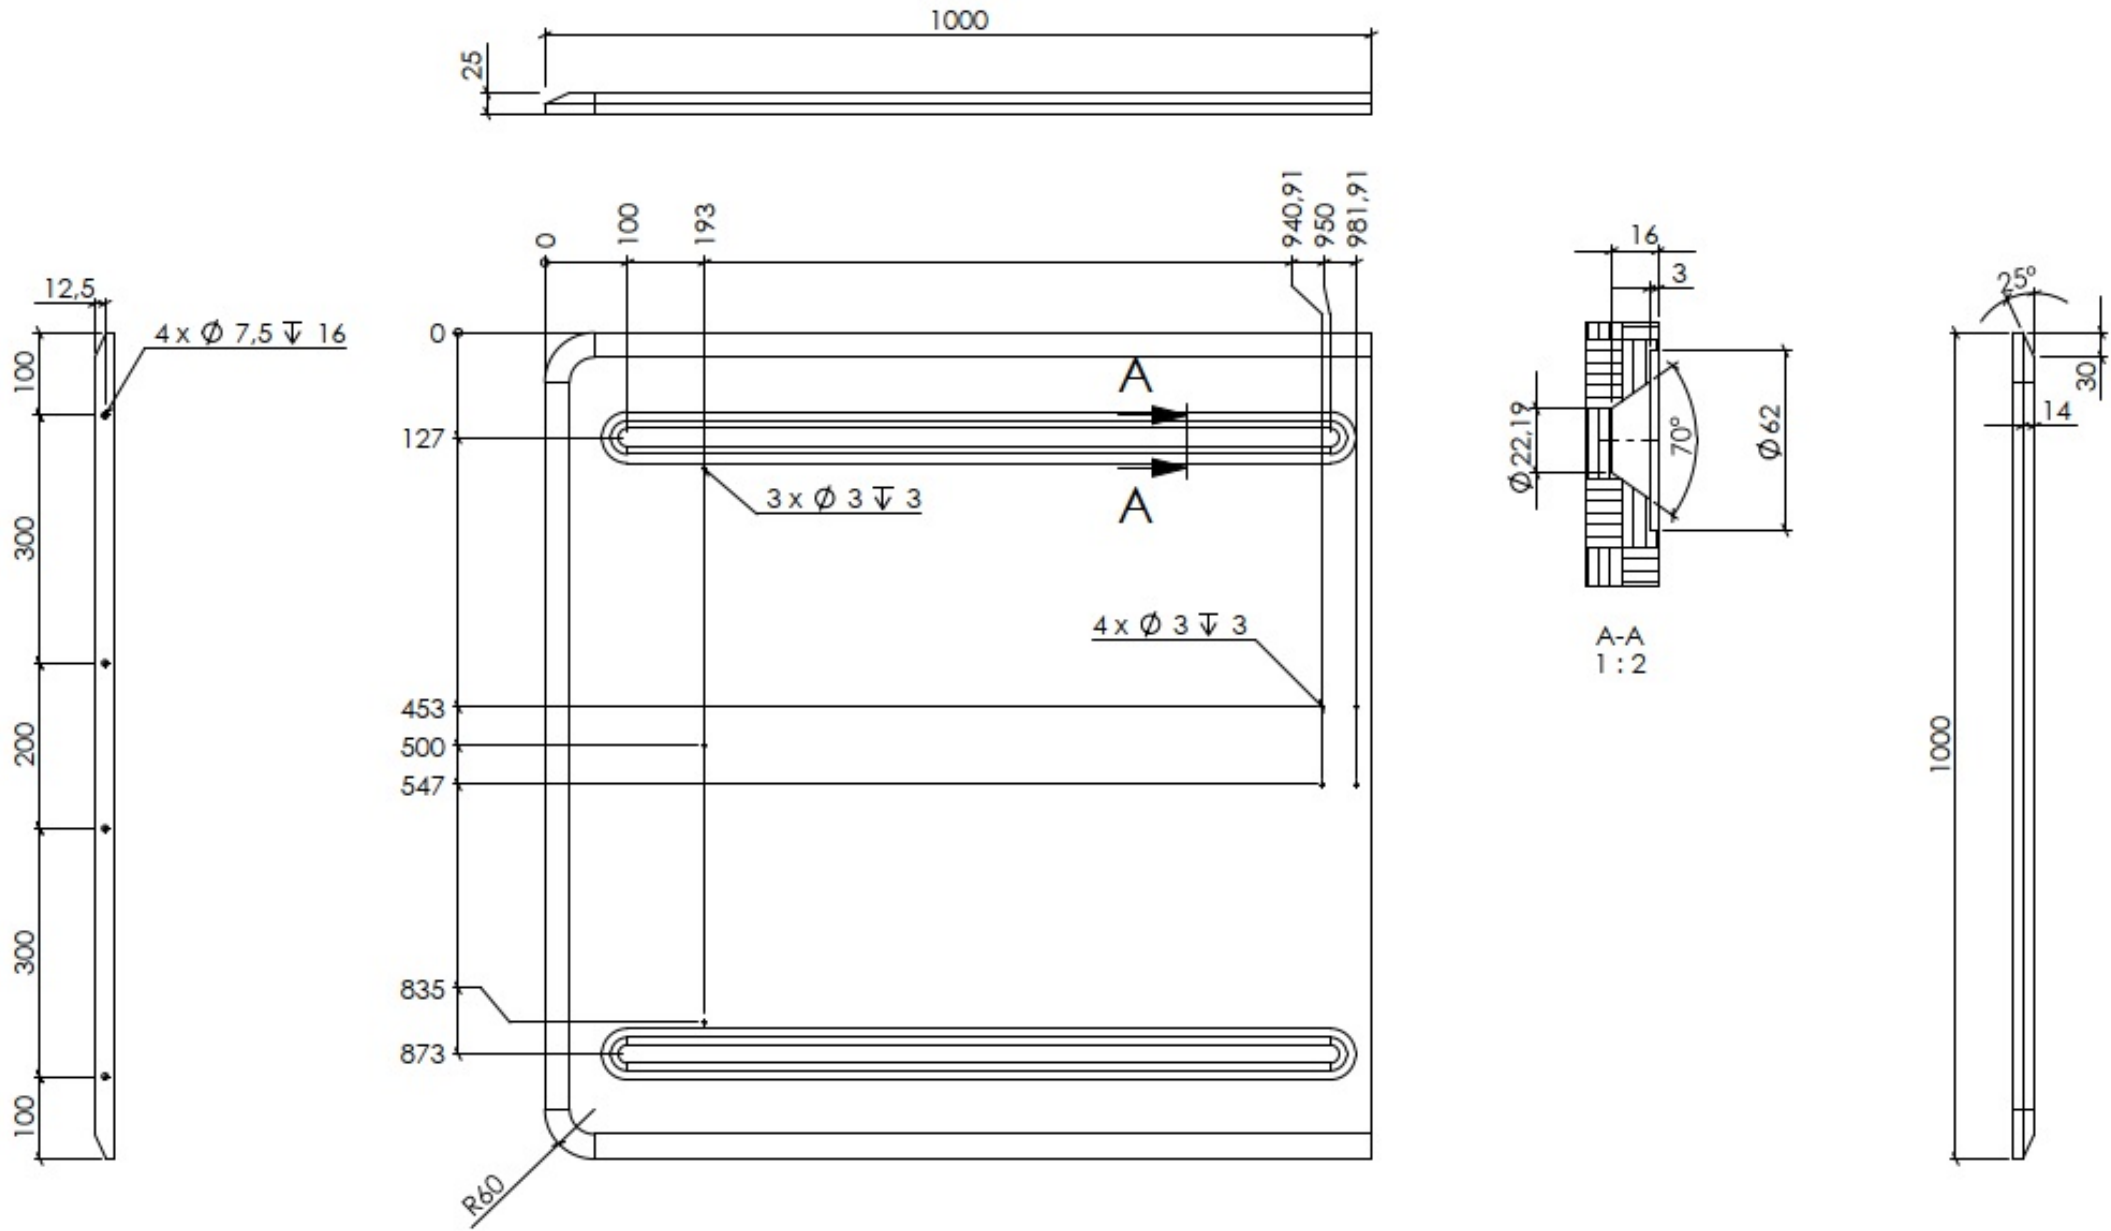

close

open

	Description: FR/40R-F-S/1634x750x53	
Surface:	Material:	Weight: 35.01 kg

 DIN ISO 128-30	Description:	
	Tischplatte/1000x1000x25	
Surface:	Material:	Weight: 23.30 kg

 DIN ISO 128-30	Description:		Tischplatte/1000x1000x25
	Surface:	Material:	

Item No: **2023-017-300**

Description:

Klappeinlage re./FM/1000x500x25

Surface:

Material:

Weight: 11.73 kg