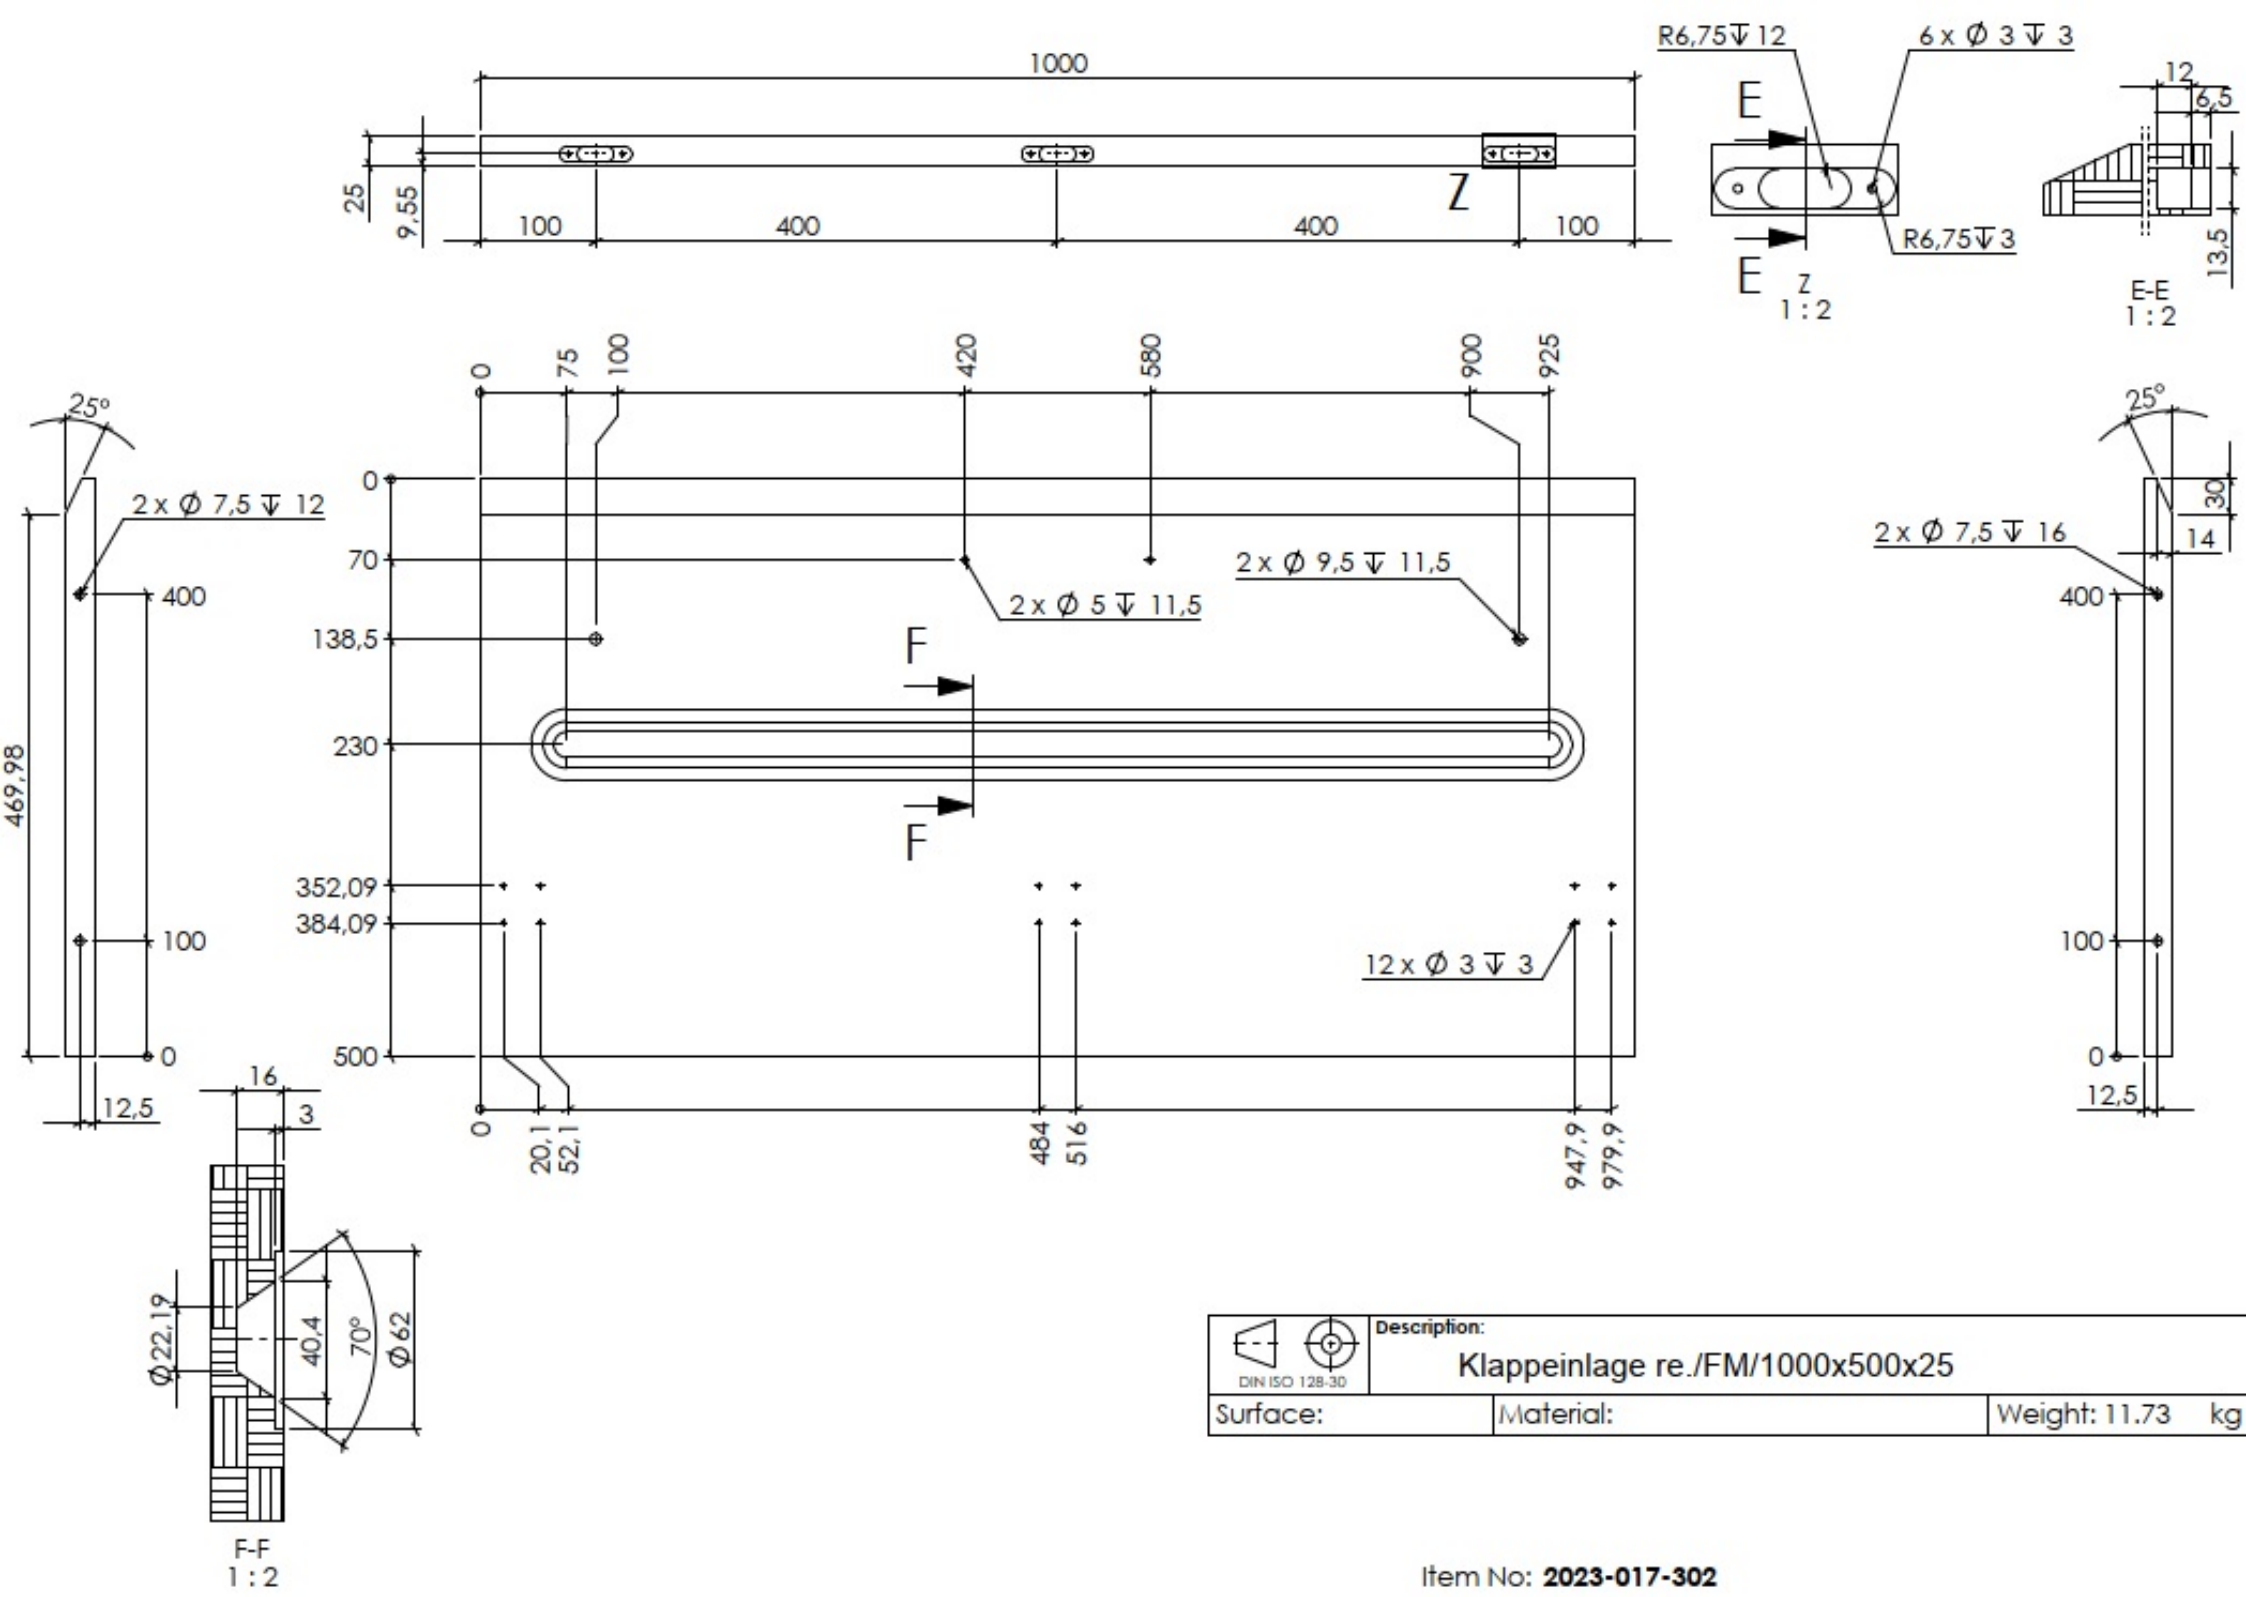

close

open

	Description: FR/40R-F-S/1634x750x53	
Surface:	Material:	Weight: 35.01 kg

 DIN ISO 128-30	Description:	
	Tischplatte/1000x1000x25	
Surface:	Material:	Weight: 23.30 kg

 DIN ISO 128-30	Description:		Tischplatte/1000x1000x25
	Surface:	Material:	

Item No: **2023-017-300**

Description:

Klappeinlage re./FM/1000x500x25

Surface:

Material:

Weight: 11.73 kg