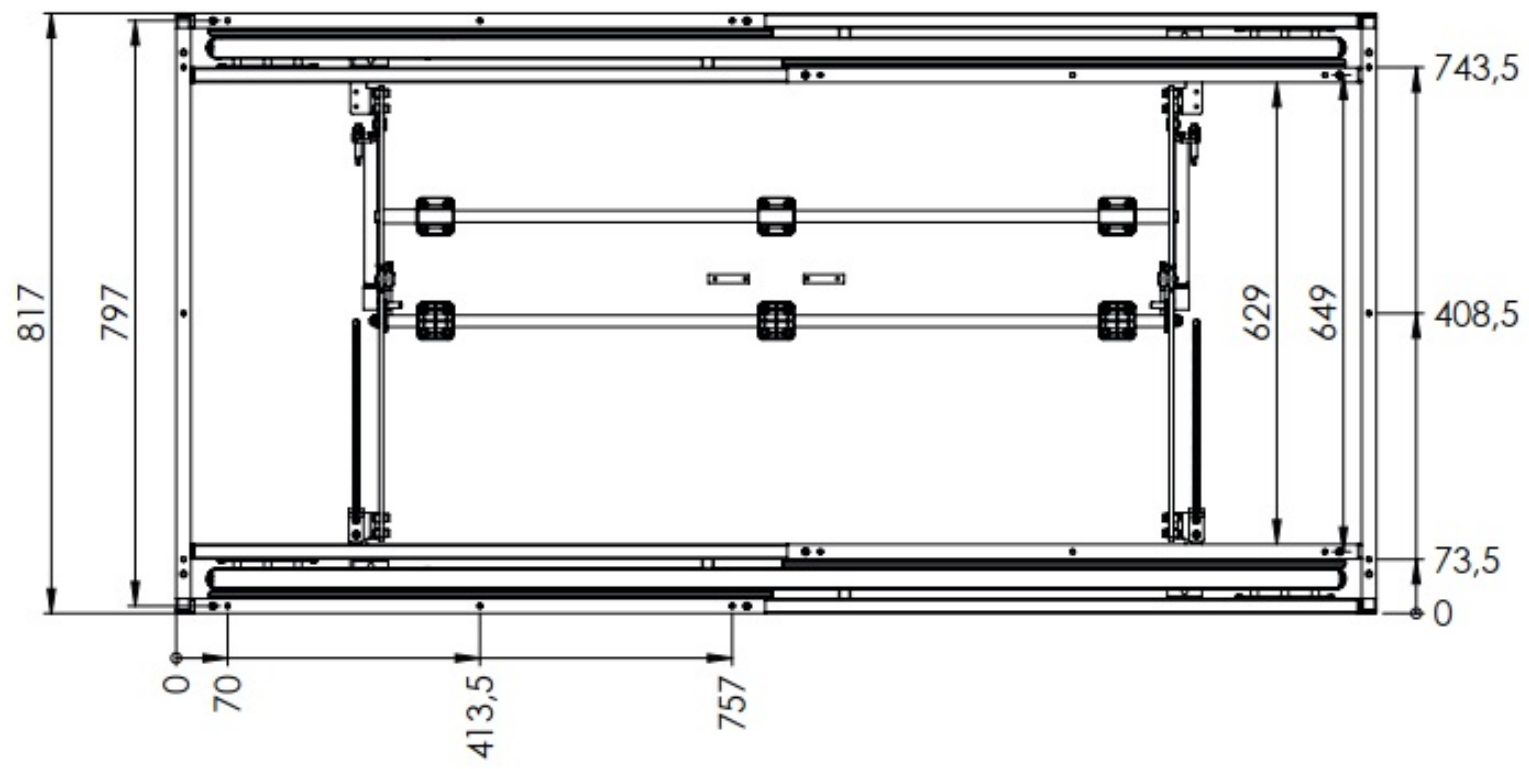

close

open

	Description: FR/40R-F-S/1634x750x53	
Surface:	Material:	Weight: 35.01 kg

 DIN ISO 128-30	Description:	
	Tischplatte/1000x1000x25	
Surface:	Material:	Weight: 23.30 kg

 DIN ISO 128-30	Description:		Tischplatte/1000x1000x25
	Surface:	Material:	

Item No: **2023-017-300**

Description:

Klappeinlage re./FM/1000x500x25

Surface:

Material:

Weight: 11.73 kg