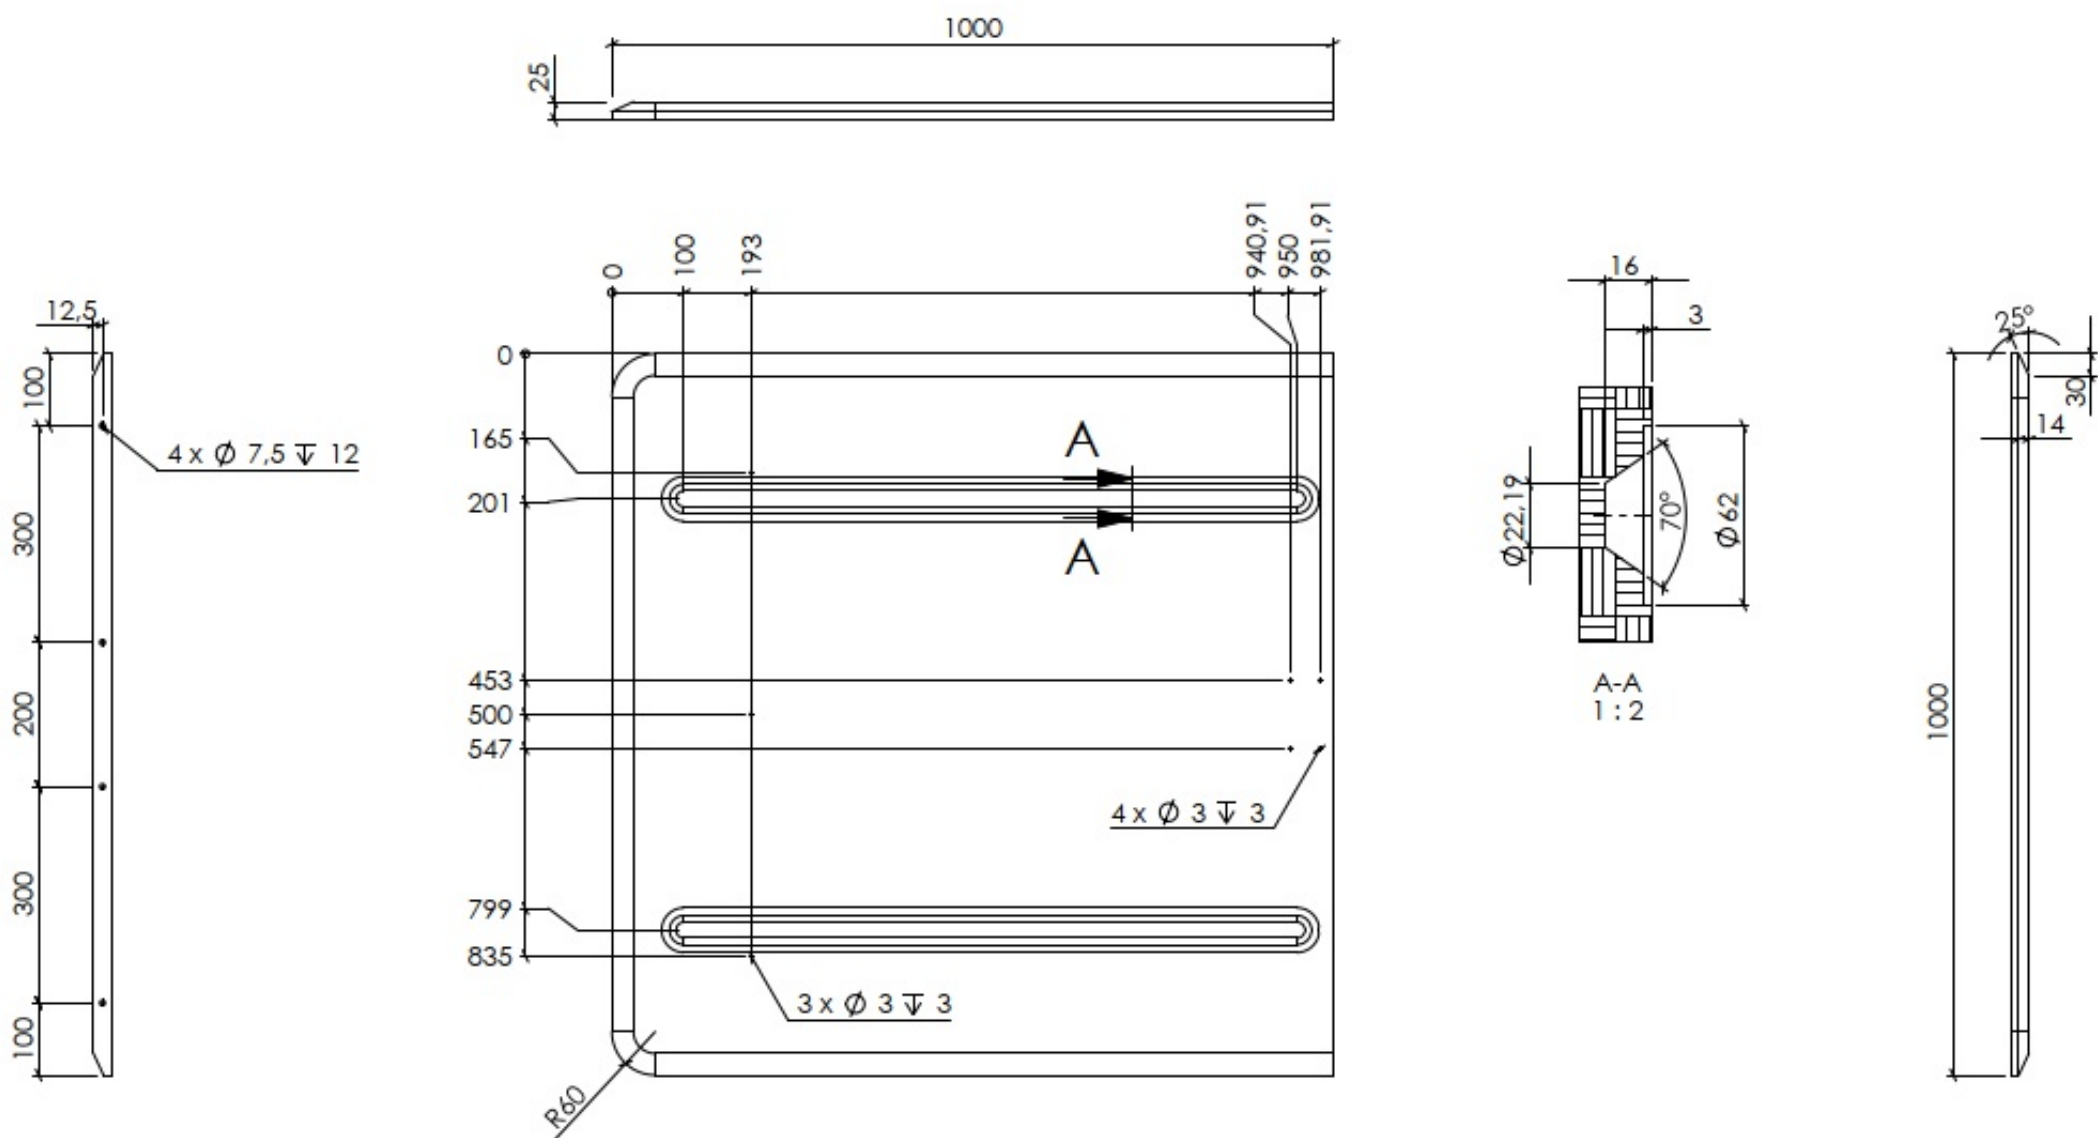

close

open

	Description: FR/40R-F-S/1634x750x53	
Surface:	Material:	Weight: 35.01 kg

 DIN ISO 128-30	Description:	
	Tischplatte/1000x1000x25	
Surface:	Material:	Weight: 23.30 kg

 DIN ISO 128-30	Description:		Tischplatte/1000x1000x25
	Surface:	Material:	

Item No: **2023-017-300**

Description:

Klappeinlage re./FM/1000x500x25

Surface:

Material:

Weight: 11.73 kg