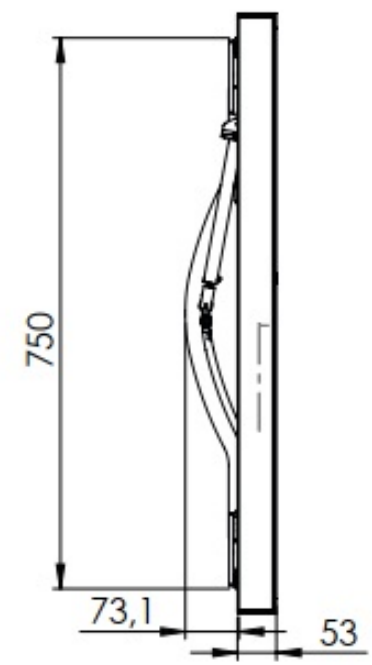

close

open

	Description: FR/40R-F-S/1634x750x53	
Surface:	Material:	Weight: 35.01 kg

 DIN ISO 128-30	Description:	
	Tischplatte/1000x1000x25	
Surface:	Material:	Weight: 23.30 kg

 DIN ISO 128-30	Description:		Tischplatte/1000x1000x25
	Surface:	Material:	

Item No: **2023-017-300**

Description:

Klappeinlage re./FM/1000x500x25

Surface:

Material:

Weight: 11.73 kg