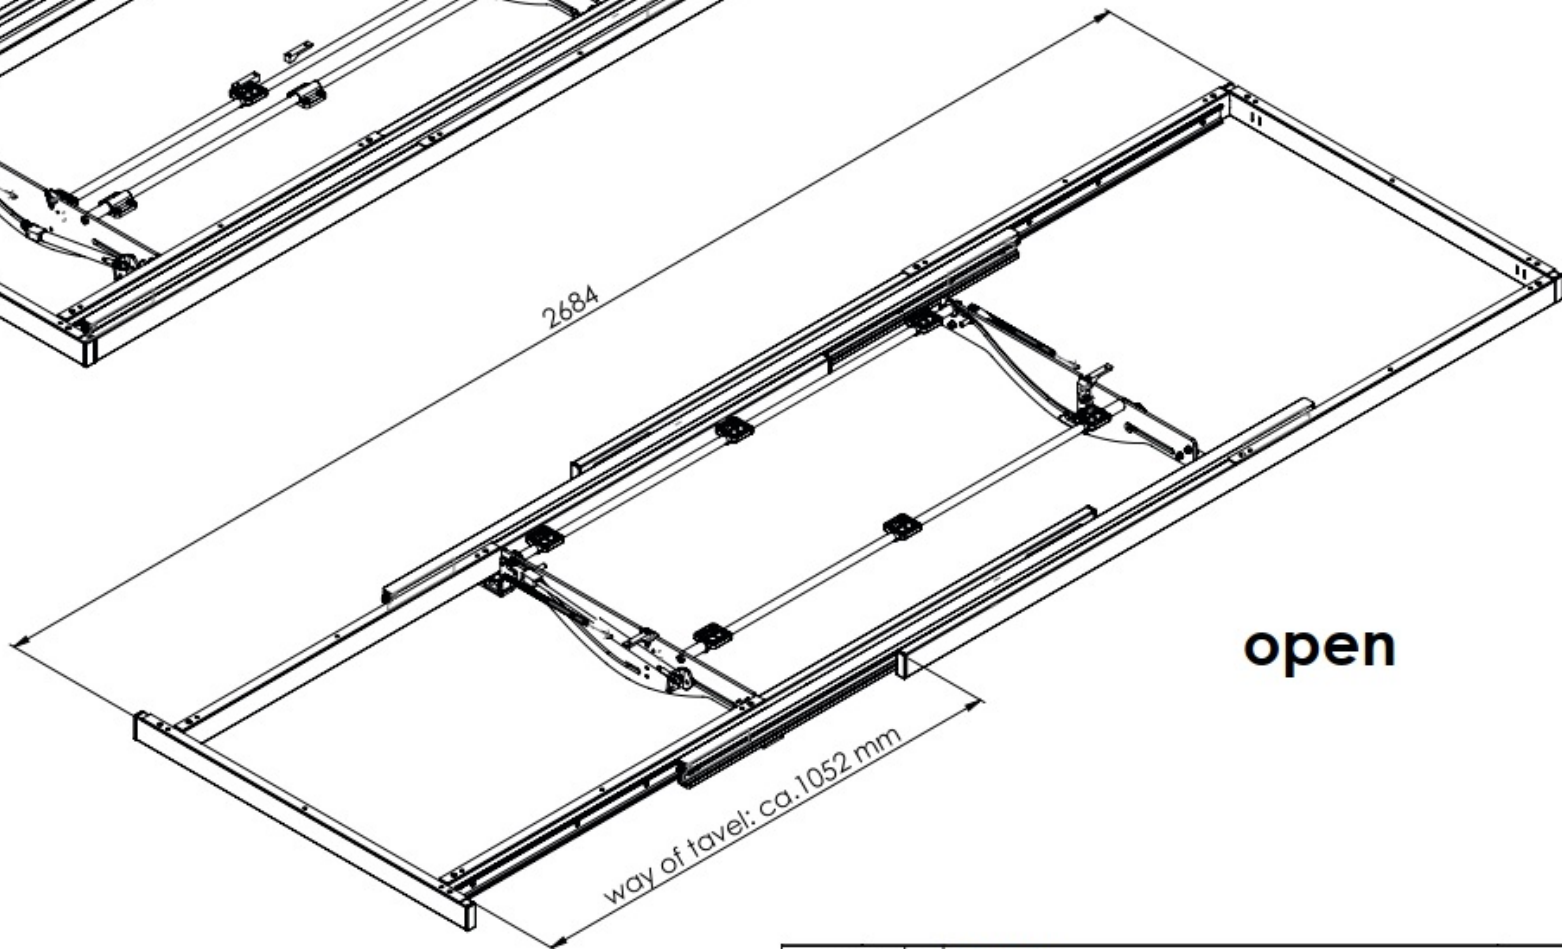

close

open

	Description: FR/40R-F-S/1634x750x53	
Surface:	Material:	Weight: 35.01 kg

 DIN ISO 128-30	Description:	
	Tischplatte/1000x1000x25	
Surface:	Material:	Weight: 23.30 kg

 DIN ISO 128-30	Description:		Tischplatte/1000x1000x25
	Surface:	Material:	

Item No: **2023-017-300**

Description:

Klappeinlage re./FM/1000x500x25

Surface:

Material:

Weight: 11.73 kg